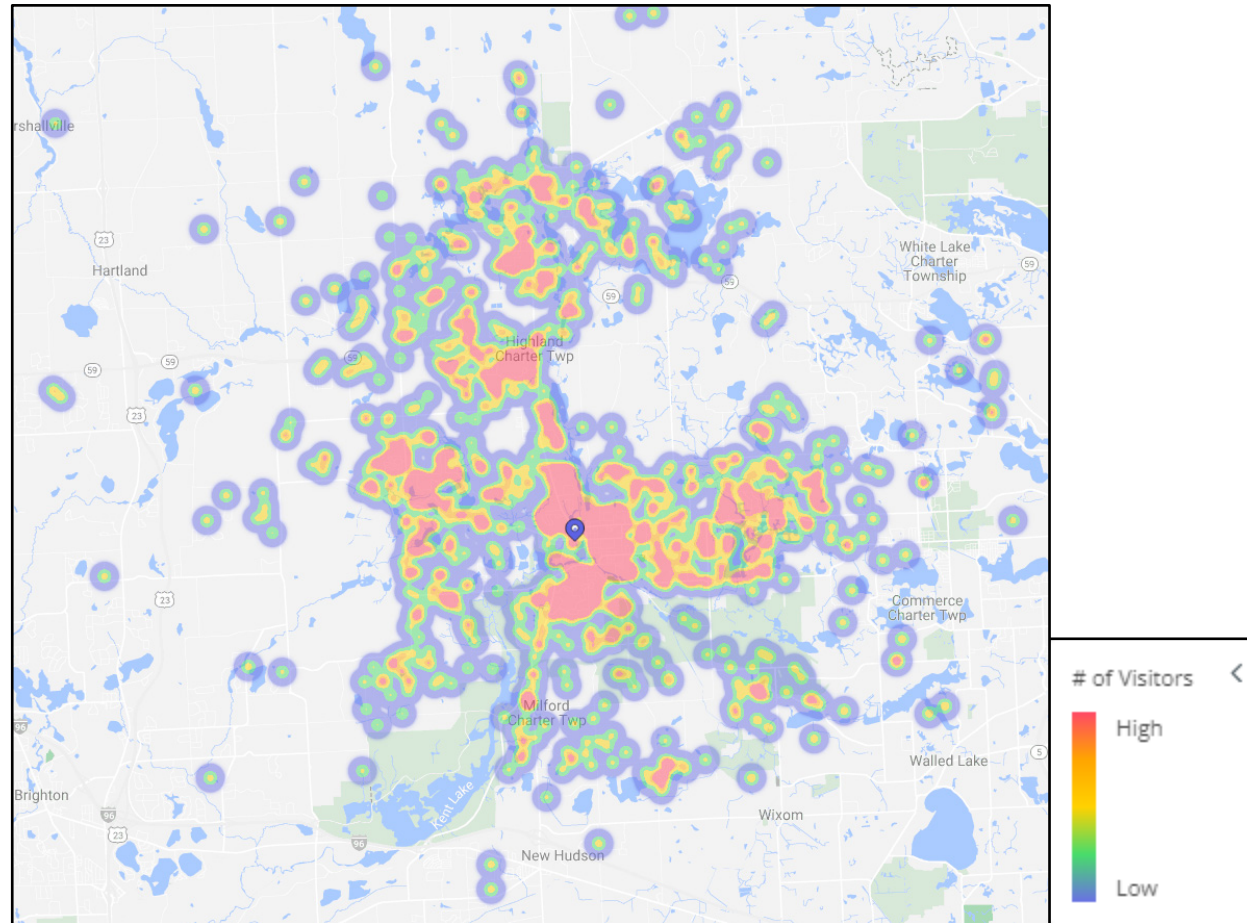

Location:

- At the intersection of N Milford Rd and W Summit St with access to both streets
- 11,534 Average daily traffic on N Milford Rd
- Located near the center of town
- Area retailers include Red Dog Saloon, Ace Hardware Store, Jimmy John's, and Kroger

This data represents the approximate home location and density of customers who visited Kroger at least 12 times within the past year.

This provides a reasonably accurate assessment of where customers who will be drawn to the site's location reside.

Search Group or Attribute 🔍 | 3 Mile | 5 Mile | 7 Mile

Overview			
Population	16,867	46,610	120,042
Household Median Income	\$114,110.47 150	\$111,157.32 146	\$96,070.25 126
Daytime Population	16,515	42,331	97,179