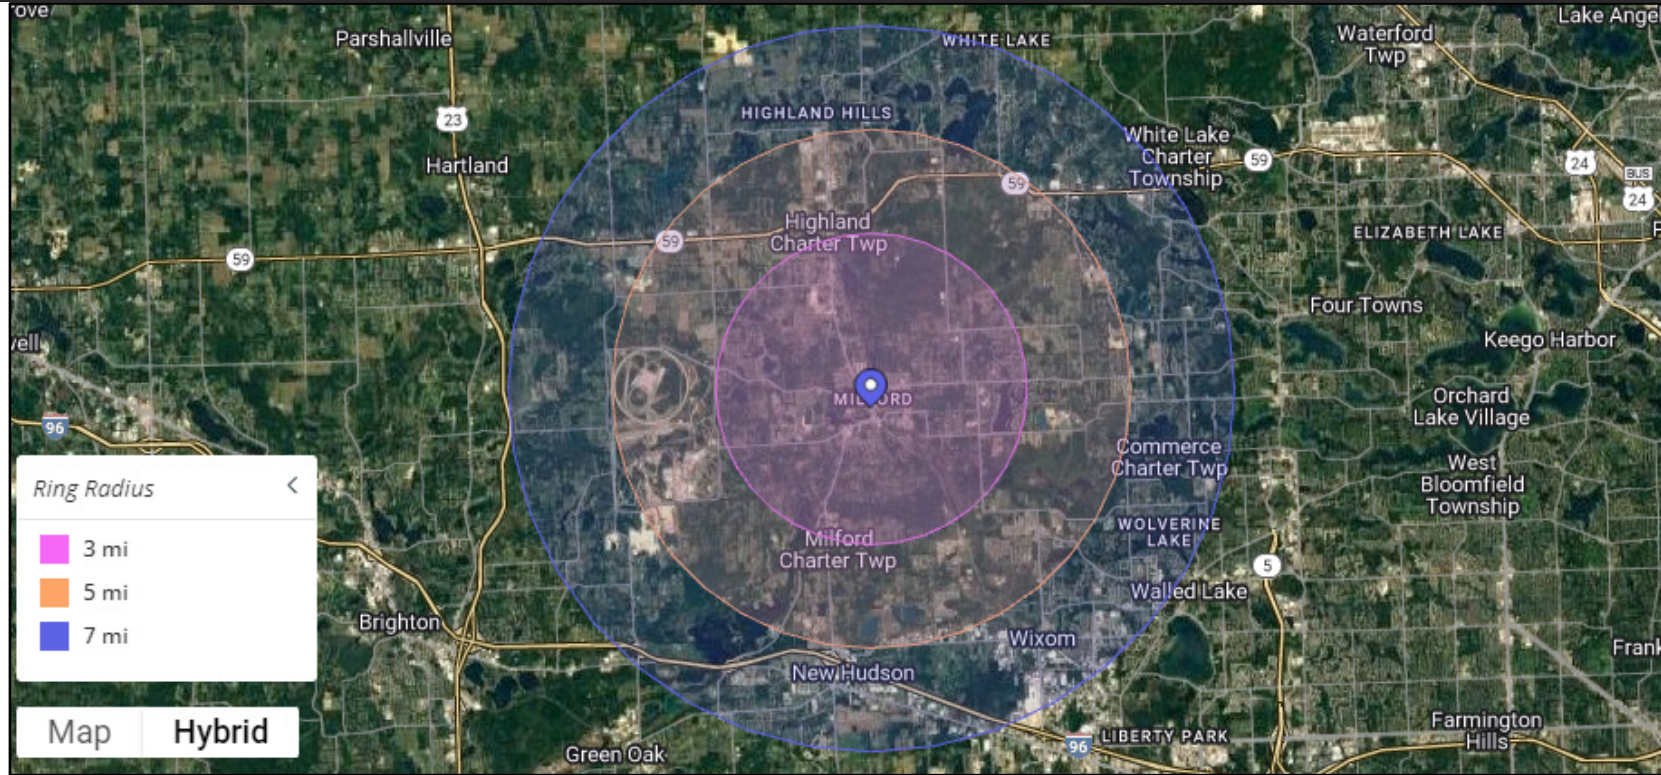

Location:

- At the intersection of N Milford Rd and W Summit St with access to both streets
- 11,534 Average daily traffic on N Milford Rd
- Located near the center of town
- Area retailers include Red Dog Saloon, Ace Hardware Store, Jimmy John's, and Kroger

This data represents the approximate home location and density of customers who visited Kroger at least 12 times within the past year.

This provides a reasonably accurate assessment of where customers who will be drawn to the site's location reside.

The data provided herein has been obtained from reliable sources, but accuracy is not guaranteed.

Milford, Michigan

640 North Milford Rd

Market Summary

3,5,7 Mile Radius

Ring Radius <

- 3 mi
- 5 mi
- 7 mi

Map Hybrid

Search Group or Attribute 🔍 | 3 Mile | 5 Mile | 7 Mile

Overview			
Population	16,867	46,610	120,042
Household Median Income	\$114,110.47 150	\$111,157.32 146	\$96,070.25 126
Daytime Population	16,515	42,331	97,179