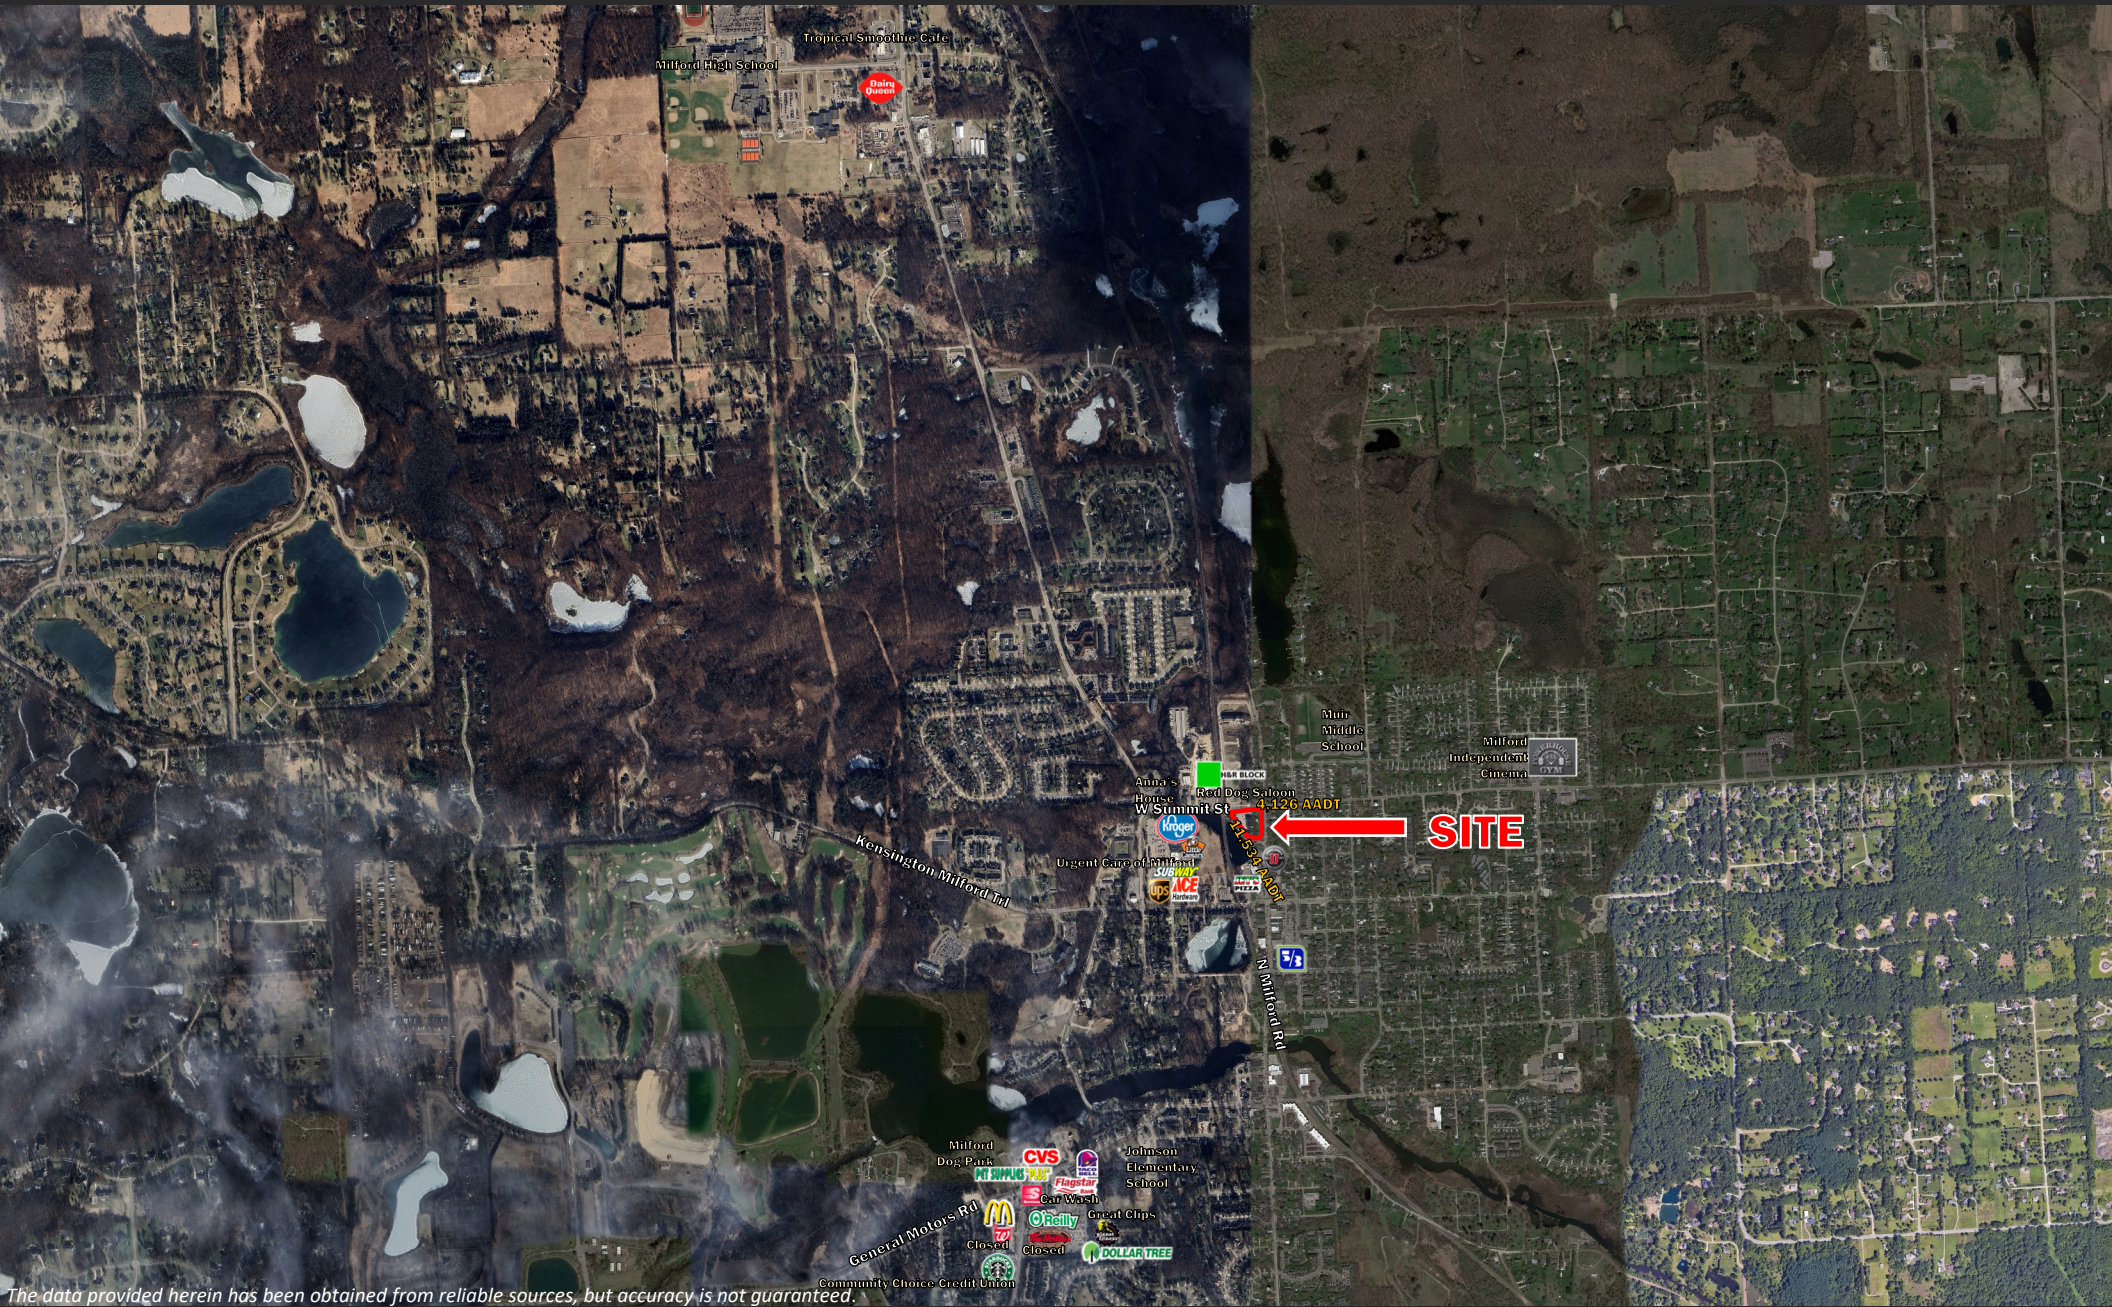

Milford, Michigan
640 North Milford Rd

AVAILABLE

The data provided herein has been obtained from reliable sources, but accuracy is not guaranteed.

Kevin Thaxton
614.309.1597
kthaxton@zelnikrealty.com

500 Trillium Dr
Galloway, Ohio 43119